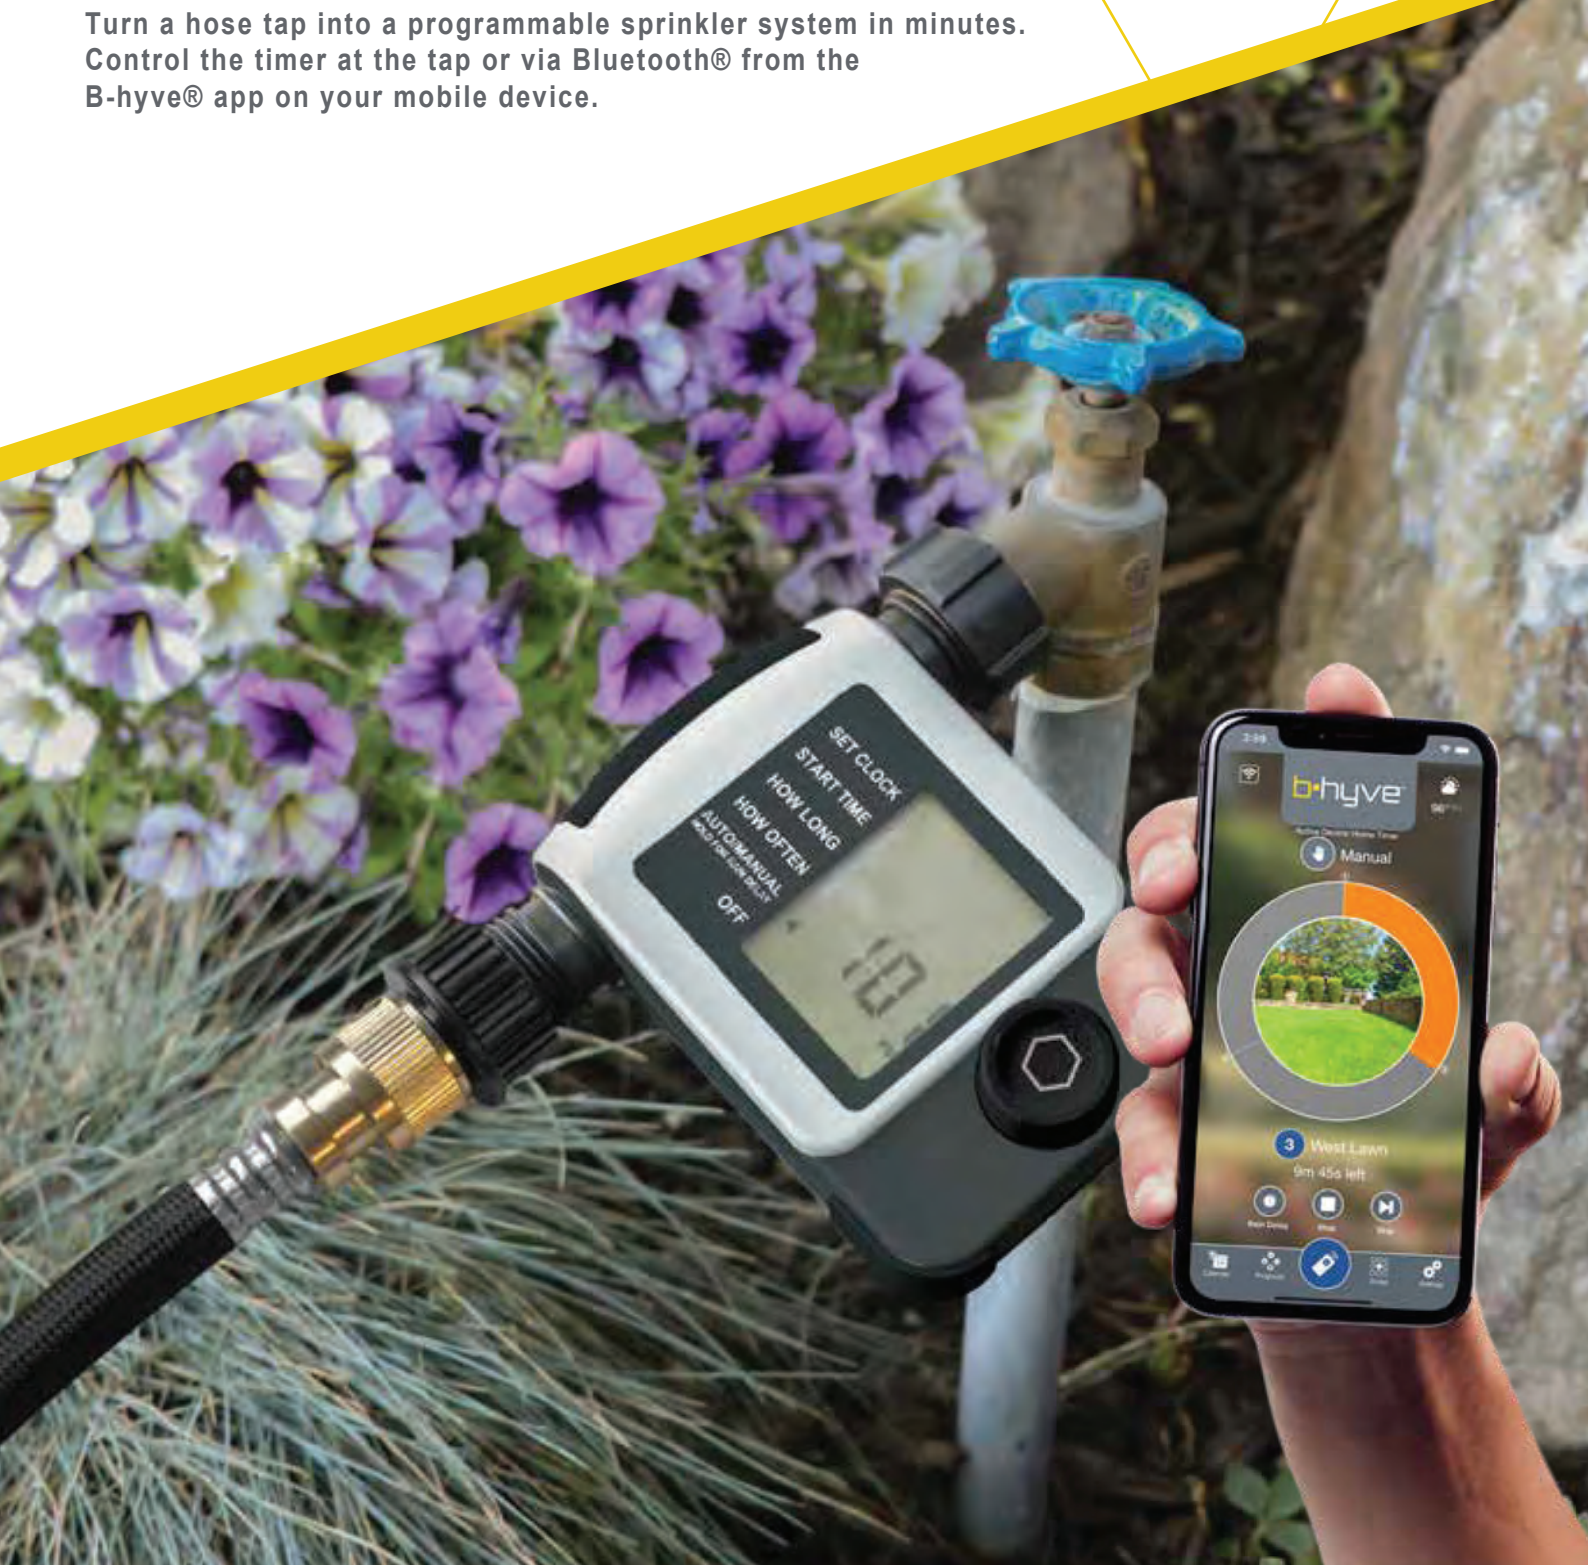

XD BLUETOOTH HOSE TAP TIMERS

Turn a hose tap into a programmable sprinkler system in minutes. Control the timer at the tap or via Bluetooth® from the B-hyve® app on your mobile device.

B-HYVE XD BLUETOOTH HOSE TAP TIMERS

Easy set up

Fully program or adjust your timer using our easy-to-use app with your iOS or Android device via Bluetooth®

Add Wi-Fi connectivity with available B-hyve Gen 2 Hub

Large easy-to-read digital display

Prevent over-watering with automatic programming

Rain delay options of 1-7 days

Quick installation with swivel connection

Manual option for instant tap use

1 start time per port

Weatherproof

Hose tap watering has never been faster, easier or more convenient with the ability to control the timer using an Apple or Android device. The B-hyve Hose Tap Timer uses a Bluetooth chip that has great range - up to 45.7m line of sight. Schedule, manually operate and monitor water flow without climbing through shrubs to access the timer. Set watering times down to seconds, which is great for gardening, hydroponics, filling pet dishes or even bird baths.